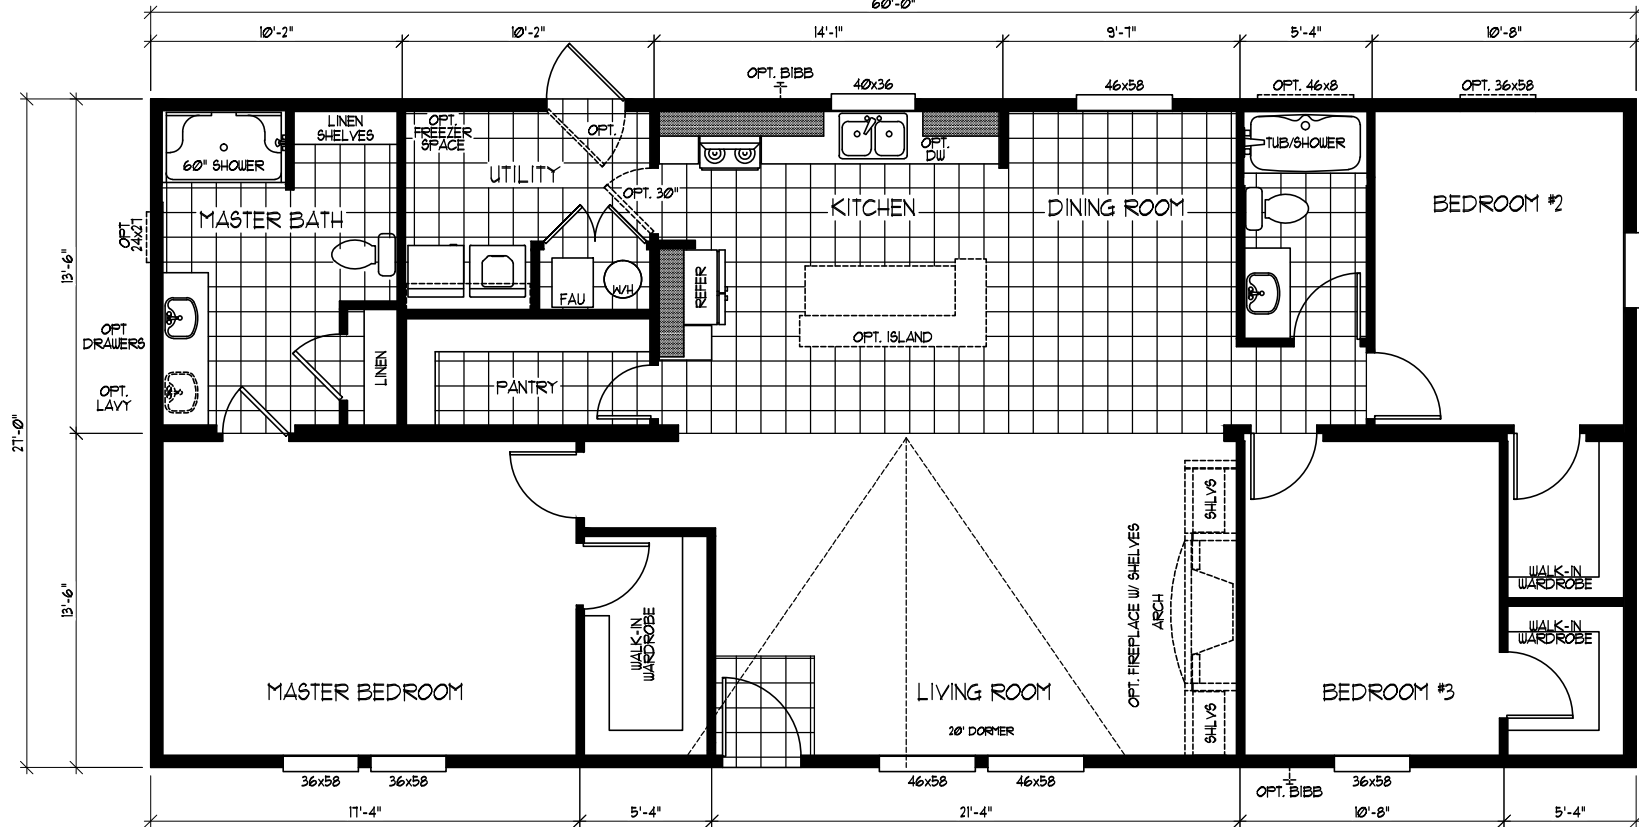

OPTIONAL KITCHEN
AVAILABLE ON K52760A
AND K53060A

Karsten
HOME

2700 Karsten Ct. S.E. Alb, NM. 87102 (505) 242-5580 ph.

REVISIONS	BY	DATE
SA/ENGINEERING/DRAWINGS/FOLDER FOR BLACKLINES PRICING LIST/KARSTEN SIMPLE/K52760A.Dwg		
DATE PRINTED: 8/18/2015 10:59 AM		
PRINTED BY: Martinez, Richard		
SAVED BY: MartinezR		

GENERAL NOTES

DRAWING TITLE
SALES

PRODUCT: ALBUQUERQUE	SERIES: KARSTEN SIMPLE	MODEL NO. K52760A
SQ. FT. 1,620	DRAWING FILE INFORMATION: STANDARD	
DRAWN BY: RICHARD M	DATE DRAWN: 6-9-14	SHEET: 1A-1