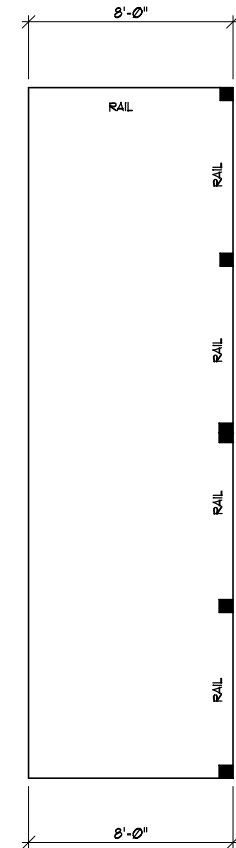

OPT. GLAMOUR BATH

OPT. 8' PORCH

2700 Karsten ct. S.E. Alb, NM. 87102 (505) 242-5580 ph.

REVISIONS	BY	DATE
SAENGINEERING\DRAWINGS\FOLDER FOR BLACKLINES PRICING LIST\KARSTEN_SIMPLE\K92750A.Dwg		
DATE PRINTED: 6/18/2014 1:10 PM		
PRINTED BY: Martinez, Richard		
SAVED BY: MartinezR		

GENERAL NOTES

DRAWING TITLE  
**SALES**

PRODUCT: <b>ALBUQUERQUE</b>	SERIES: <b>KARSTEN SIMPLE</b>	MODEL NO: <b>K92750A</b>
SQ. FT.: 1,350	DRAWING FILE INFORMATION:	STANDARD
OPT. PORCH: +216	DATE DRAWN:	SHEET: <b>1A-1</b>
DRAWN BY: <b>RICHARD M</b>	DATE DRAWN: <b>6-9-14</b>	