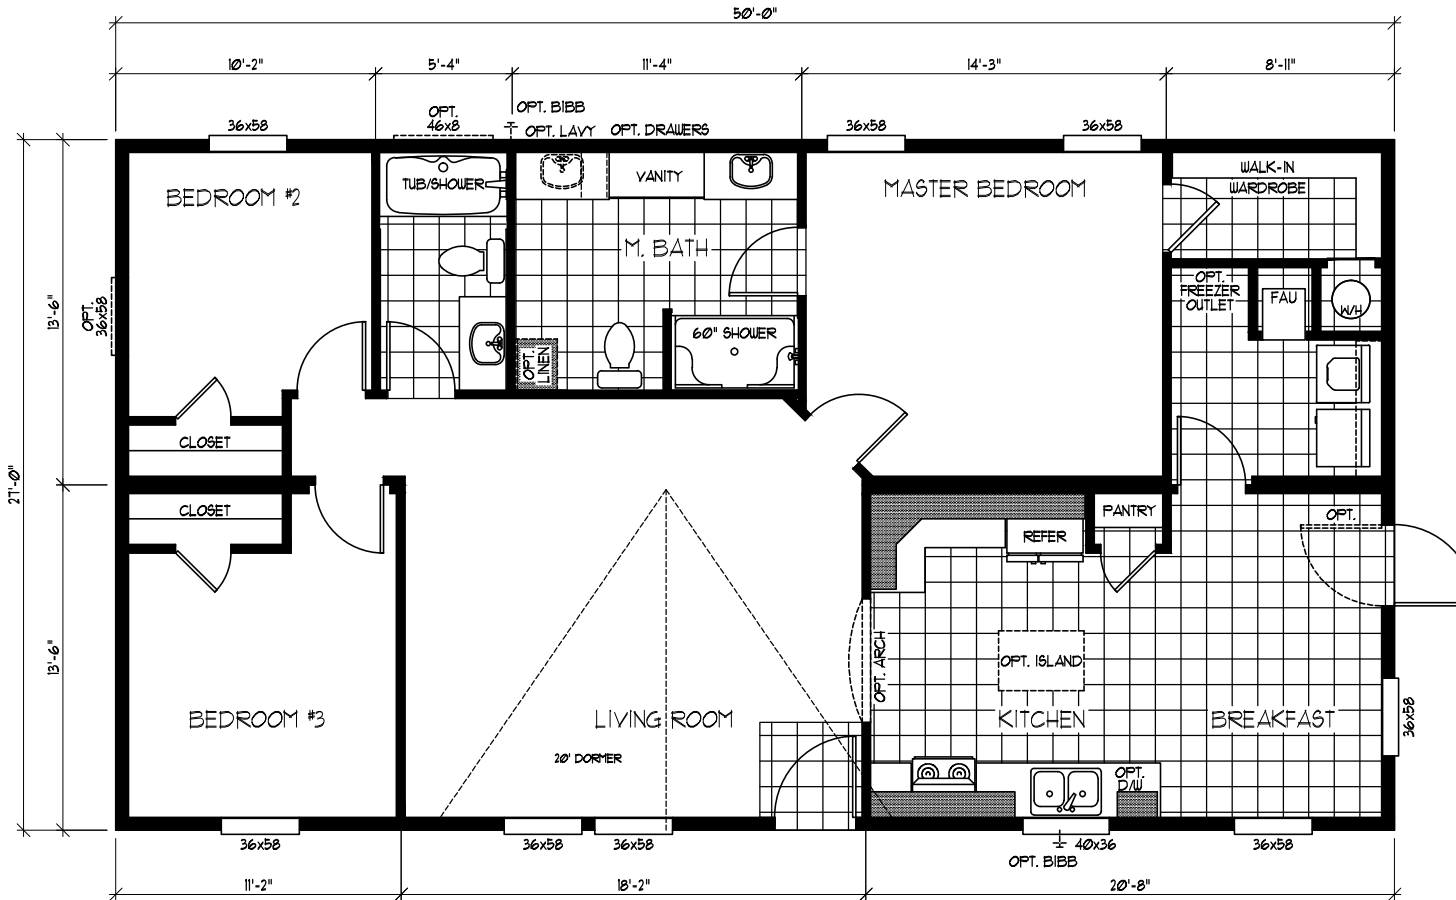

OPT. GLAMOUR BATH

OPT. 8' PORCH

2700 Karsten ct. S.E. Alb, NM. 87102 (505) 242-5580 ph.

REVISIONS	BY	DATE
SAENGINEERING\DRAWINGS\FOLDER FOR BLACKLINES PRICING LIST\KARSTEN_SIMPLE\K92750A.Dwg		
DATE PRINTED: 6/18/2014 1:10 PM		
PRINTED BY: Martinez, Richard		
SAVED BY: MartinezR		

GENERAL NOTES

DRAWING TITLE  
**SALES**

PRODUCT: <b>ALBUQUERQUE</b>	SERIES: <b>KARSTEN SIMPLE</b>	MODEL NO: <b>K92750A</b>
SQ. FT.: 1,350	DRAWING FILE INFORMATION:	STANDARD
OPT. PORCH: +216	DATE DRAWN:	SHEET: <b>1A-1</b>
DRAWN BY: <b>RICHARD M</b>	DATE DRAWN: <b>6-9-14</b>	